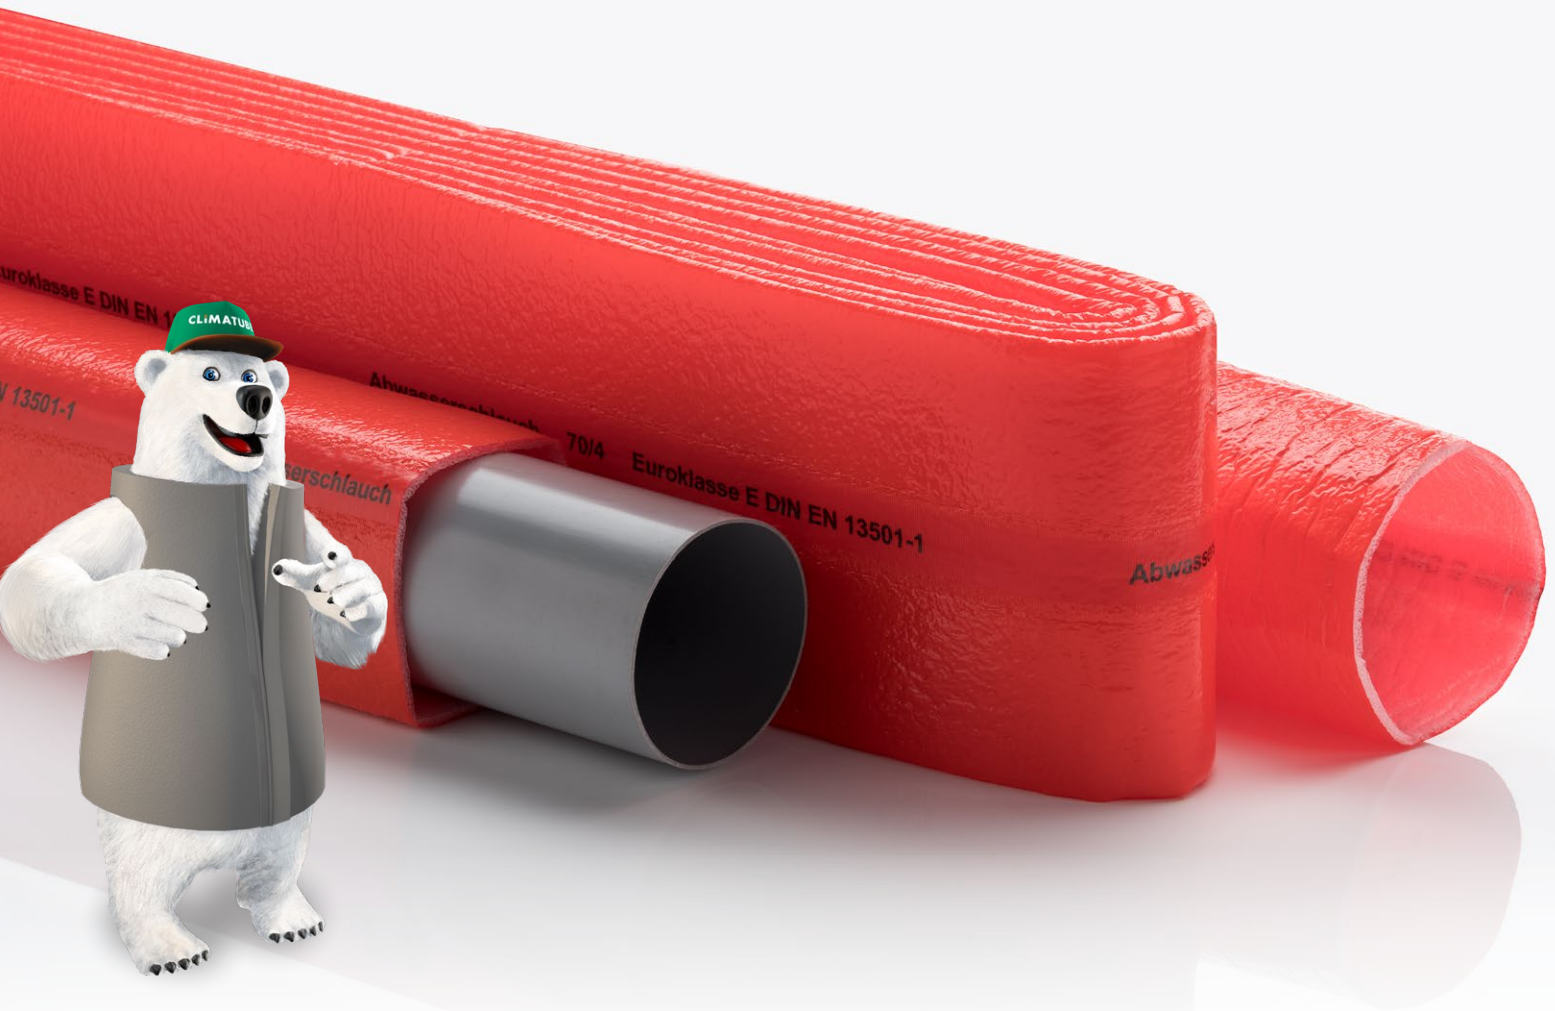

CLiMATUBE® silence

*Structure-borne
sound insulation in
the sanitary areas*

www.nmc-insulation.com

NMC sa
Gert-Noël-Str. · B-4731 Eynatten
☎ +32 87 85 85 00 · 📠 +32 87 85 85 11
info@nmc.eu

3043167 • 01/2020 © NMC sa, 2020 – Resp. Publisher: NMC sa – Gert-Noël-Str. – B-4731 Eynatten

CLIMATUBE® silence

STRUCTURE-BORNE SOUND INSULATION IN THE SANITARY AREAS

- PE protective hose
- Protection against corrosion and damage
- Scope of application: heating and sanitary facilities, ventilation ducts
- Sound insulation for plastic and metal pipes
- Easy covering due to inner sliding film
- Fire class: E (normal flammability)
- Usable for temperatures from 0°C to +95 °C
- Sound pressure level: up to 20 dB(A)

Insulation thickness	Pipe Ø	Unit
4 mm	50 mm	2,5 m
4 mm	70 mm	2,5 m
4 mm	100 mm	2,5 m

Accessories

- 1 Wrapping strip, self-adhesive (70 mm x 2 mm x 3,60 m) for wrapping the joints